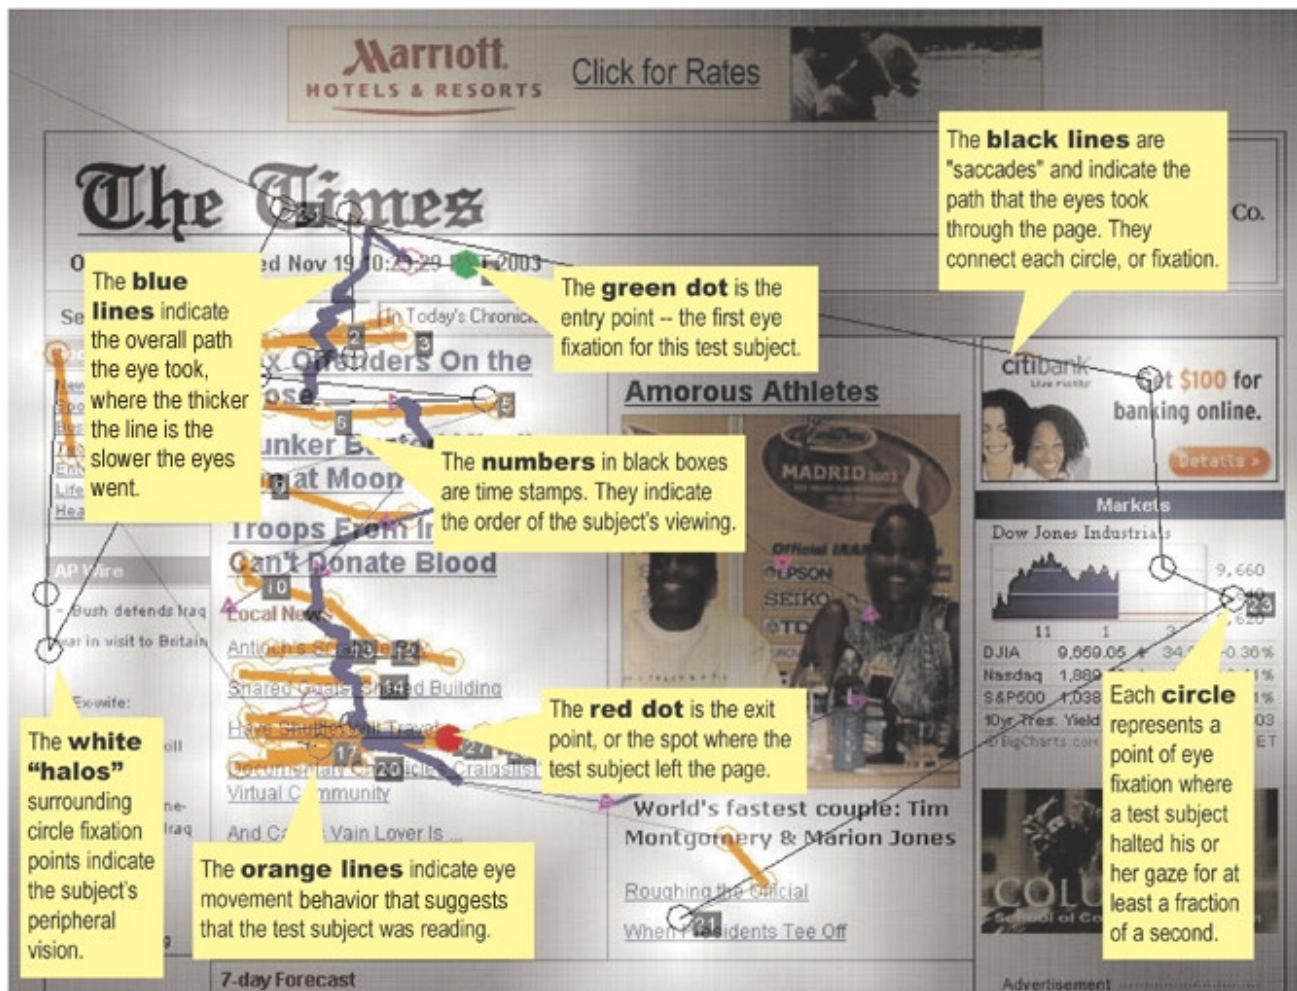

Erläuterung Website-Einzelmessung

Understanding an Individual Session Image

Data from individual [EyeTools](#) user sessions offer a wealth of insight into viewing behavior. From the green dot below (the entry point for this test subject) follow the black lines. The notes provide details about what can be observed.